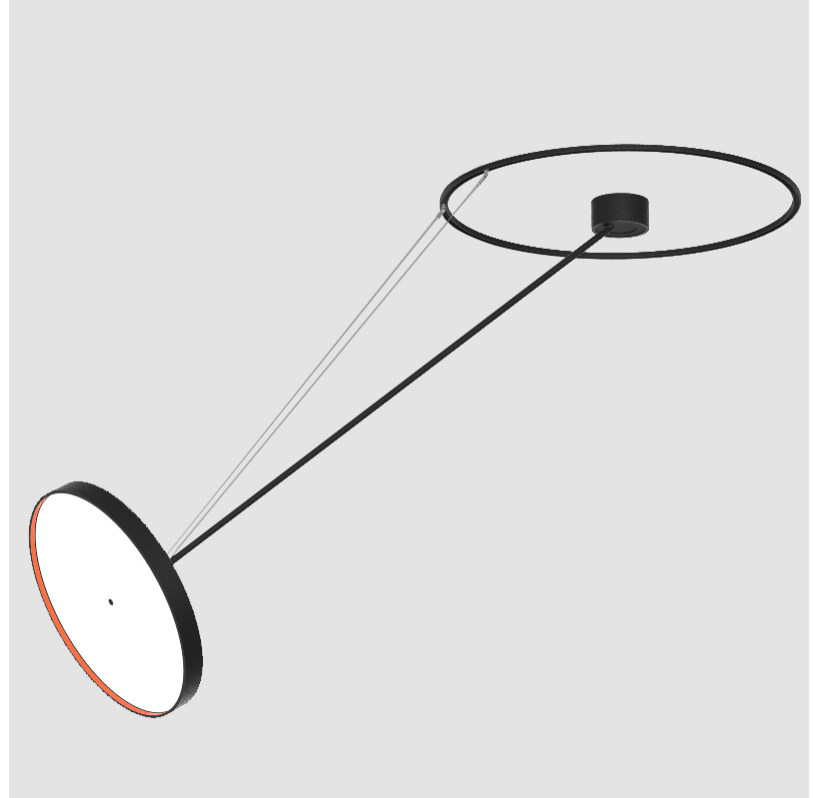

GENERAL

Series: Sign Diva Dancer
Subseries: Sign Diva Dancer Korona
Partner: Prolicht
Division: Architectural
Installation: Suspension
Product Type: Pendant
Mounting Location: Ceiling
Light Distribution: Adjustable

PHYSICAL

Shape: Round
Diameter (mm): 570
Diameter (in): 22 7/16
Height (mm): 1620
Height (in): 63 3/4
Weight (kg): 4.5
Weight (lbs): 9.9
Diffuser: PMMA - Opal / Micro-Prism / Sparkling Secret / Vintage Industrial
Fixture Finish: SSR / BKV / CWI / CRY / HAB / UFT / ITA / RUA / FTG / MYG / LOD / PUS / FRO / FUP / KIA / POP / BLS / SPG / MEY / GOH / CHC / COM / ABZ / JAG / OBR / MOS / ROR
Fixture Material: PMMA / Extruded Aluminum / Steel

ELECTRICAL

Lamp Type: LED (Zhaga Standard)
Input Wattage (W): 58.3
Total Output Wattage (W): 46.9
Dimming: Tri-Mode (Non-Dimming and Phase Dimming (120Vac only) and 0-10V Dimming)
Driver Included: Yes
Driver Location: Integrated
Driver Type: Constant Current - Universal
Driver Class: Class 2
Input Voltage (V): 120 - 277
Constant Current (MA): 350

LED

Color Temperature (°K): 2700 / 3000 / 4000
Max. Delivered Lumen (lm): 5060 / 6320 / 6580
CRI: >90 CRI
Lamp Life (hrs): 50000

OPTICAL

Adjustability: Rotational Canopy 170°; Tilting Canopy ±50°; Tilting Head ±90°

RATINGS AND CERTIFICATIONS

Certified By: Certified for North American Standards
IP rating: IP20